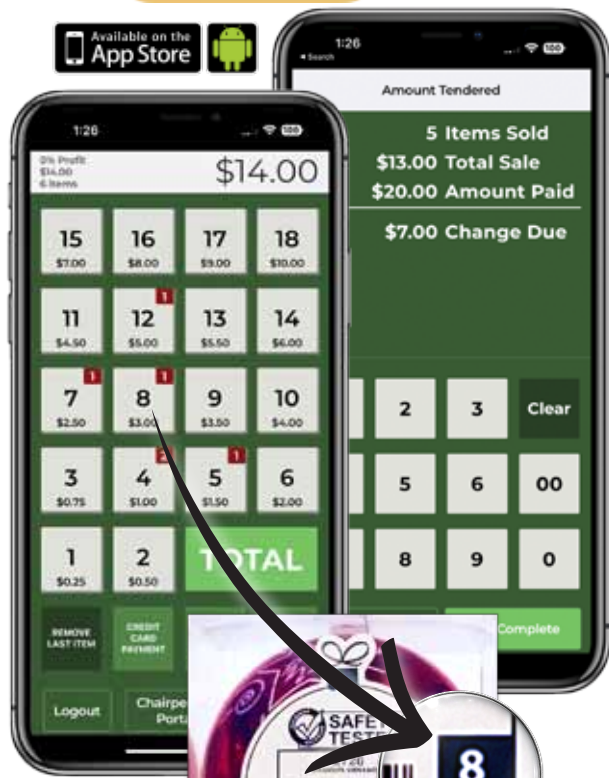

LIL' SHOPPER'S SHOPPE® is RISK-FREE

Your school only pays for gifts sold. Free supplies, free shipping, and no hidden costs!

TECHNOLOGY THAT KEEPS LIFE SIMPLE!

Cash Register APP

VISA with **FREE** **MasterCard**

Credit Card Processing

Makes checkout 3x FASTER!

LIL' SHOPPER'S SHOPPE GIFT CERTIFICATES

Gift Certificates are a great option for families who prefer to use a credit card instead of sending their child to school with cash. In addition, they can email family members to sponsor their child.