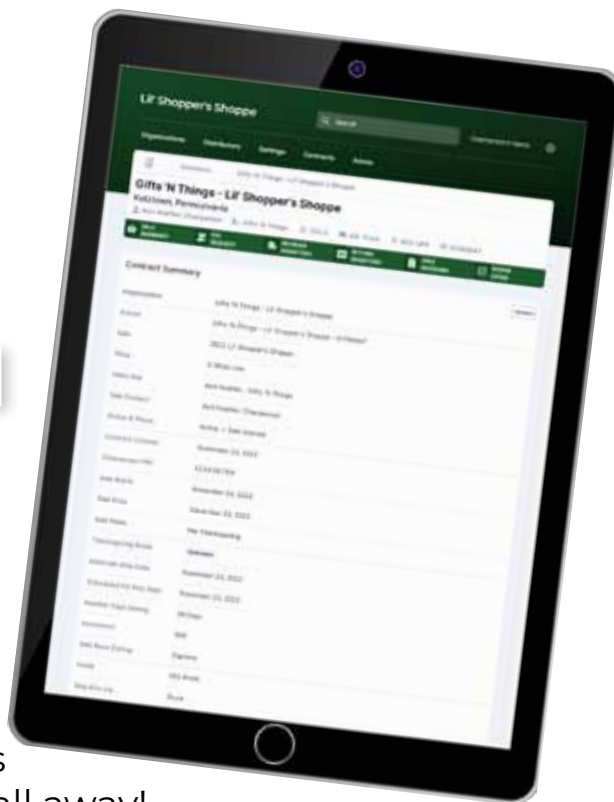

Chairperson Portal

USER FRIENDLY

Online Access

- Live UPS tracking
- Place daily re-orders
- Online support materials
- Calculate and print invoice
- View gift certificate & credit card sales
- Live customer support just a phone call away!